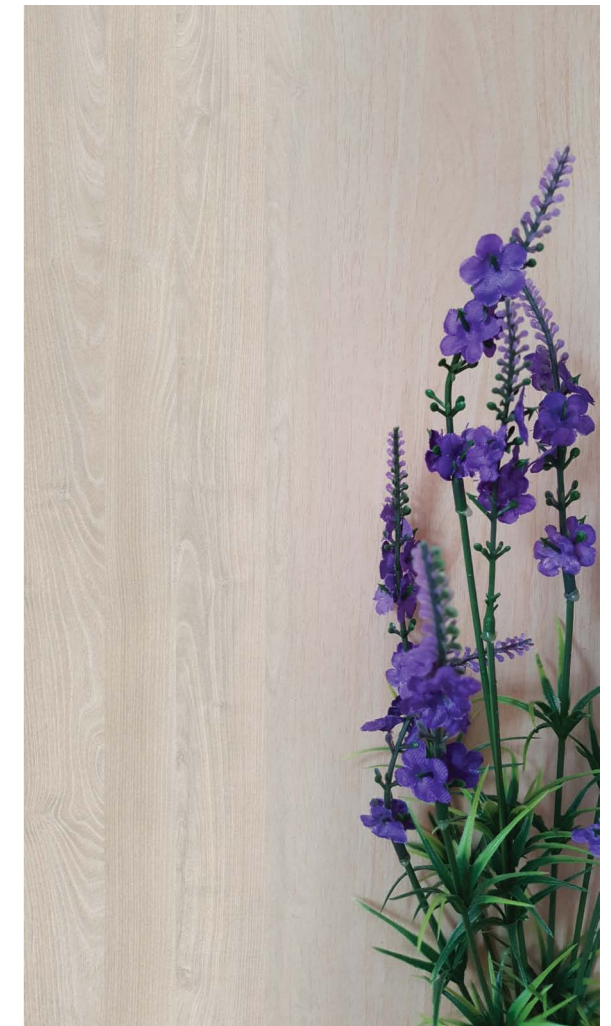

We unconsciously strive to reunite with nature by surrounding ourselves with natural materials.

“Expro” managed to achieve the perfect combination: a stylish 12mm slim worktop, mounted on a strengthened cross-traversed frame. Exclusive colors «Acacia Morava» and «Oak Votan» add a perfect finishing touch to your individuality.

Furniture series «Sanyana» — solution designed with pure inspiration.

дуб Вотан / Oak Votan
тиснение гладкое / smooth embossment

Теплый тон дерева придаст помещению элегантности и мягкого света.

Oak Votan — the warm tone of the wood. Give the room elegance and soft light.

акация Моравя / Acacia Morava
тиснение гладкое / smooth embossment

Цвет, наполненный легкостью. Придаст помещению ощущение свободного пространства и света.

Acacia Morava – color, filled with ease. It will give the room a sense of space and light.